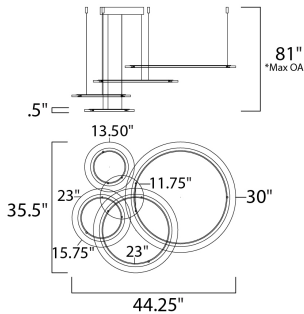

\*max overall height of fixture

**MEASUREMENTS**

DIMENSION : 44.25" L x 35.5" W x 12.5" H  
 MAX OAH : 81" OAH  
 CANOPY : 11.75" W x 2" H x 11.75" L  
 HANGING WEIGHT : 17.24 lb

**LAMPING**

INPUT VOLTAGE : 120V  
 LUMENS : 5,810 Rated (3,950 Del.)  
 BULB : 4 x 83W LED PCB Integrated , 83W Total  
 BULB INCLUDED : (Integrated)  
 DIMMABLE : Triac CL  
 CRI : 80+ CRI  
 COLOR\_TEMP : 3000K